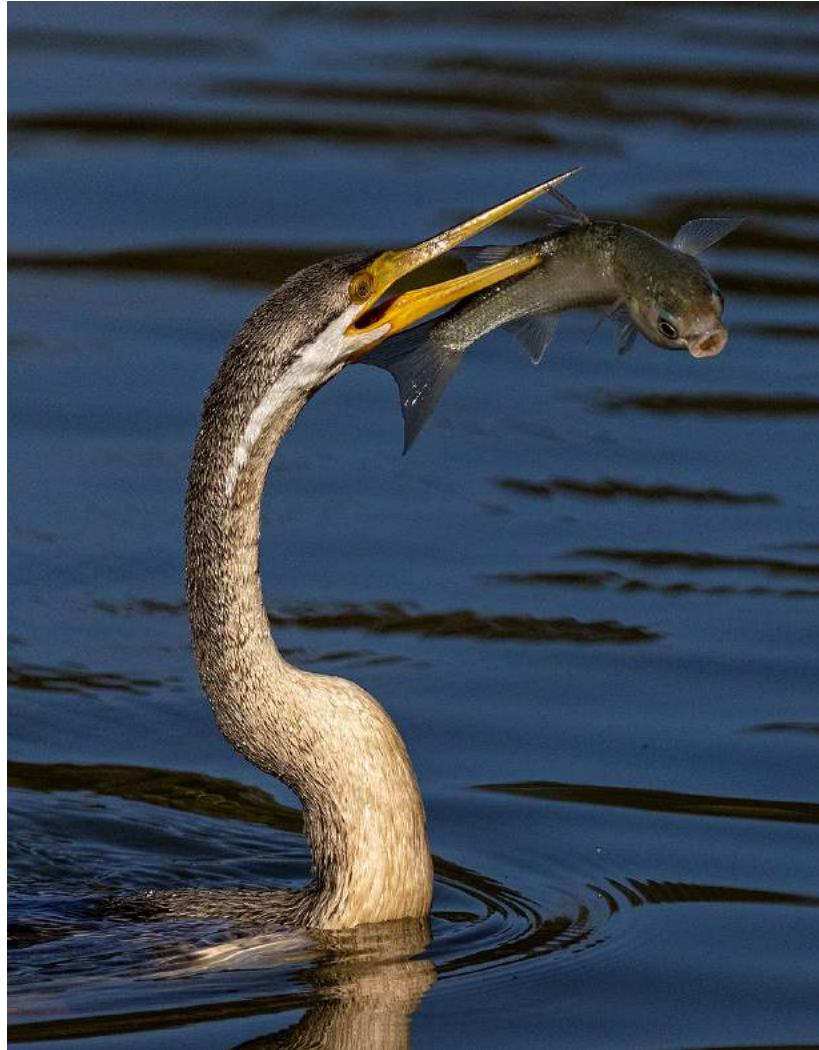

2022 COACHELLA INTERNATIONAL EXHIBITION OF PHOTOGRAPHY
JOSHUA TREE JUDGING

CVDCC Bronze

“WE HAVE A PROBLEM”

A ROSE (AUSTRALIA)

Nature General