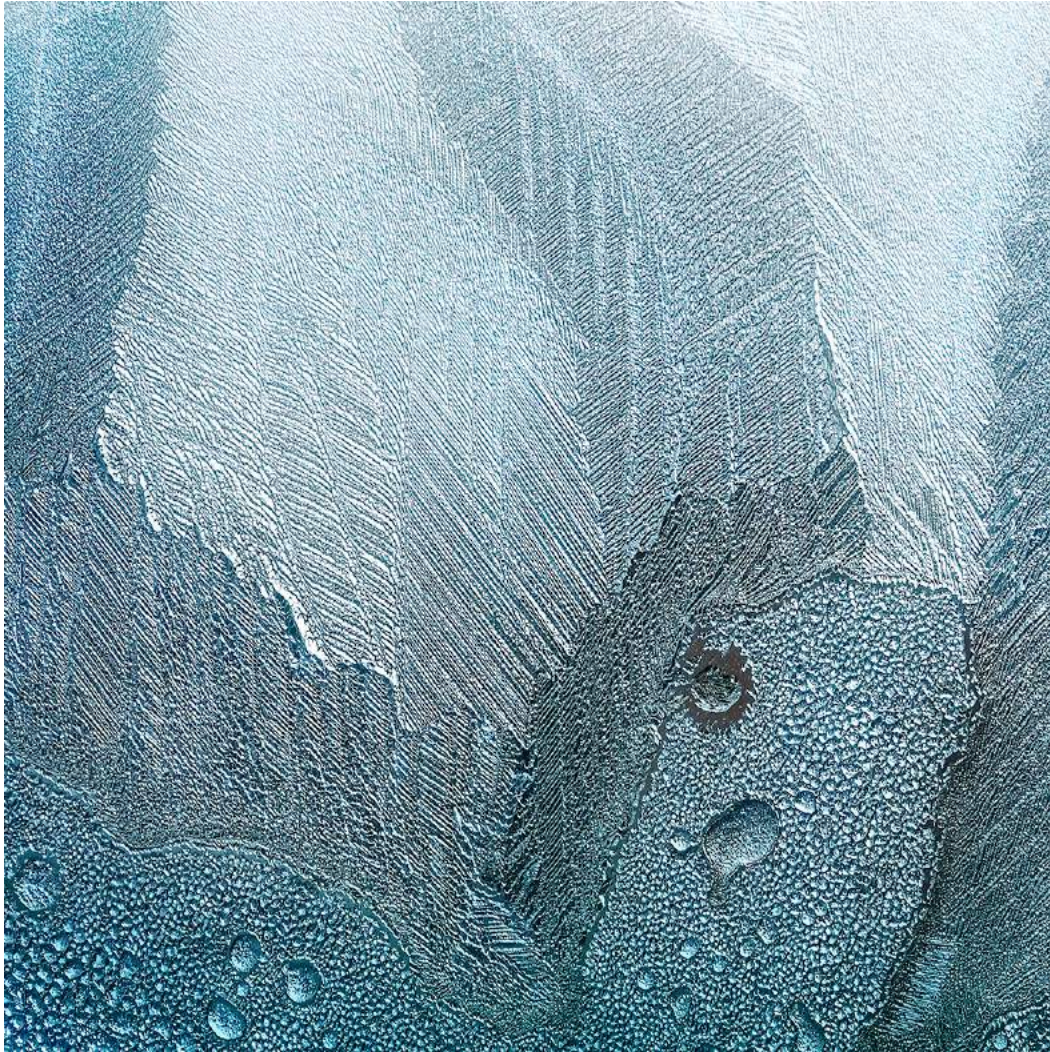

2022 COACHELLA INTERNATIONAL EXHIBITION OF PHOTOGRAPHY
JOSHUA TREE JUDGING

CVDCC Bronze

"FROST & WATER DROPS"

WILLIAM LARUE (USA)

PID Color Water